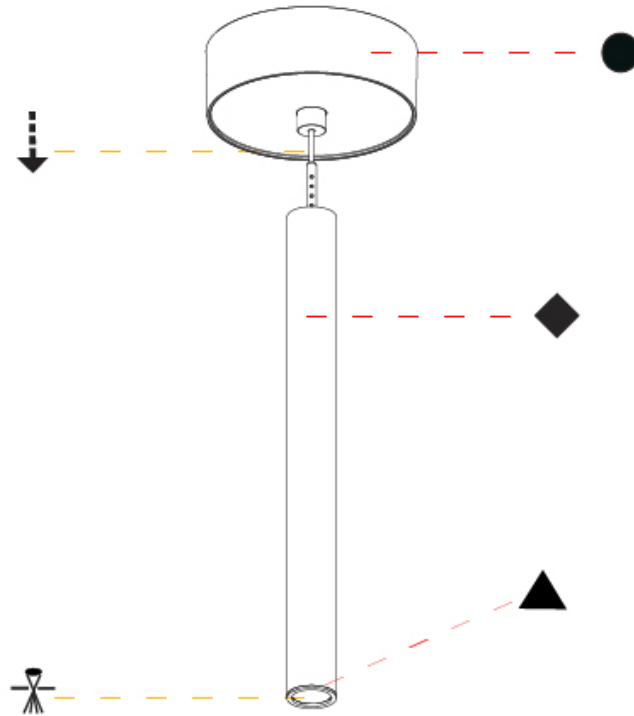

PHYSICAL

Shape: Cylinder
 Diameter (mm): 28
 Diameter (in): 1 1/8
 Height (mm): 300
 Height (in): 11 13/16
 Max. Overall Height (mm): 2300
 Max. Overall Height (in): 90 3/16
 Min. Recessing Depth (mm): 75
 Min. Recessing Depth (in): 2 15/16
 Light Distribution: Downlight
 Weight (kg): 0.63
 Weight (lbs): 1.39
 Diffuser: Shine Ring - Opal / Yellow / Orange / Red / Blue / Green
 Fixture Finish: SSR / BKV / CWI / CRY / HAB / UFT / ITA / RUA / FTG / MYG / LOD / PUS / FRO / FUP / KIA / POP / BLS / SPG / MEY / GOH / GUM / CHC / COM / ABZ / JAG / OBR / MOS / ROR
 Fixture Material: Aluminum
 Cable Details: 2000mm or 4000mm Black Cable
 Cut-out Measurements: 68mm / 2 11/16"

Shape: Cylinder
 Diameter (mm): 28
 Diameter (in): 1 1/8
 Height (mm): 300
 Height (in): 11 13/16
 Max. Overall Height (mm): 2300
 Max. Overall Height (in): 90 7/16
 Light Distribution: Downlight
 Weight (kg): 0.63
 Weight (lbs): 1.39
 Diffuser: Shine Ring - Opal / Yellow / Orange / Red / Blue / Green
 Fixture Finish: SSR / BKV / CWI / CRY / HAB / UFT / ITA / RUA / FTG / MYG / LOD / PUS / FRO / FUP / KIA / POP / BLS / SPG / MEY / GOH / GUM / CHC / COM / ABZ / JAG / OBR / MOS / ROR
 Fixture Material: Aluminum
 Cable Details: 2000mm or 4000mm Black Cable

OPTICAL

Optic°: 24 / 32 / 58

RATINGS AND CERTIFICATIONS

Certified By: Certified for North American Standards
 IP rating: IP20

HANGOVER PLUG SHINE MONOPOINT SURFACE CANOPY SUSPENSION

A30848-

PROJECT
TYPE
SPECIFIER
QUANTITY
DATE