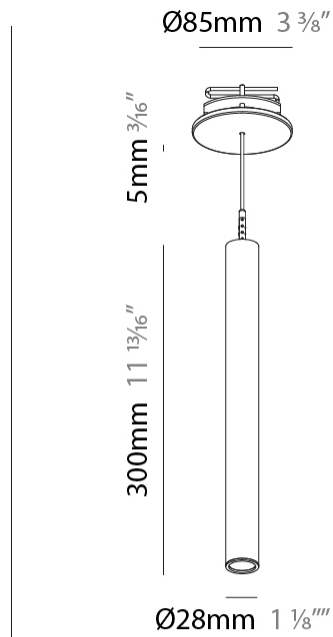

ELECTRICAL

Lamp Type: LED (Zhaga Standard)
Input Wattage (W): 6.6
Total Output Wattage (W): 6
Dimming: Tri-Mode (Non-Dimming and Phase Dimming (120Vac only) and 0-10V Dimming)
Driver Included: Yes
Driver Location: External
Driver Type: Constant Current - Universal
Driver Class: Class 2
Housing: ENCP3 w/Quick Connect
Input Voltage (V): 120 - 277
Constant Current (MA): 500

LED

Number of LEDs: 1
Color Temperature (°K): 2700 / 3000 / 4000
Max. Delivered Lumen (lm): 330 / 360 / 380
CRI: >90 CRI
Lamp Life (hrs): 50000
Upon Request: ***3500K available in minimum quantities (larger quantities upon request)

OPTICAL

Optic°: 24 / 32 / 58

RATINGS AND CERTIFICATIONS

Certified By: Certified for North American Standards

© 2024, T 1800-388-3382, F 416-247-9319, www.zaneen.com

Available for International specifications by adding 'INT' at the end of the existing Model #. For assistance on 'custom' specifications, contact zteam@zaneen.com. In a constant effort to supply the best product, we reserve the right to change specifications or materials without notice. The most recent specification sheets are found at zaneen.com